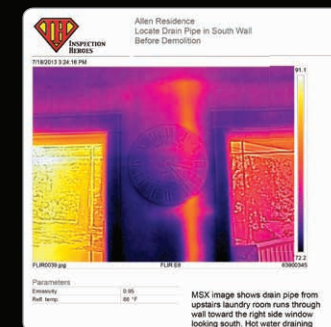

Introducing the FLIR E4, E5, E6 and E8 Visible, and MSX Imaging

Now every technician and home inspector can afford to keep an E-Series camera handy for quick scans and safety checks. Easier to use than a smartphone, FLIR's newest line of economical thermal imagers offers everything you need for a wide variety of IR inspections. Clearly see and find hidden electrical-mechanical overheating, sources of energy waste, moisture issues, and more. These are must-have tools that can help you help companies and homeowners significantly improve uptime and comfort, and reduce costs, while you increase your marketability.

What New E4, E5, E6 & E8 Cameras Offer

- **MSX** - Recognize problem locations instantly when you see thermal images enhanced with visible camera details such as numbers, signage, labels, and other identifiable features.
- **IR Resolutions to Fit Your Application** - Choose from the E4's 4800 pixel resolution all the way up to the impressive 320 x 240 thermal imagery of the E8.
- **Reliable Results** - FLIR's outstanding thermal accuracy (within 2% or +/- 2°C) and broad measurement range (-20°C to 250°C) for results you can count on.
- **Fully Radiometric Images** - Stores hundreds of thermal, MSX and visible image JPEGs with all temperature data intact ready to download to your Mac or PC.
- **Compact Design** - Light at about 20 ounces (575g) for easy one-handed operation yet tough enough to stow with the rest of your tools.

Focus-free IR and Visible Camera for Point-and-Shoot Simplicity

Protective Lens Cover Slides Open Easily

Trigger Captures Radiometric JPEG Images

Ruggedness You Can Trust Withstands 2 Meter Drop

Excellent 3" Color LCD Shows the Whole MSX Scene

Quick Button Access to Measurement, Parameters and Imaging Tools

Quick-release Re-chargeable Battery