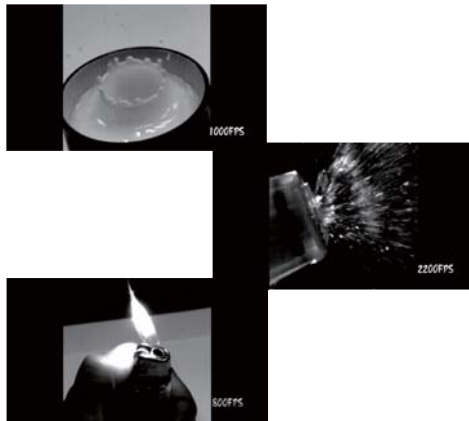

Professional Slow Motion Camera 9501

- First inexpensive professional camera on market
- Compact size with rugged metal enclosure
- Compatible with any C-mount camera lens
- Dual color LED as status indicator
- Powered by USB 3.0 port. No battery or adaptor required
- Operating directly through PC software
- 1.3Mega pixel CMOS sensor with global shutter
- At least 210FPS at max. resolution (1280 x 1024)
- Maximum speed achieves 2420FPS
- Trigger button & Expansion I/O connector included
- USB 3.0 field upgradable
- Tripod mount hole on camera bottom side

To characterize events which happen too fast for traditional film speeds, such as Life Science, Physical Science, Machine Vision, Sport, Ballistics, Industry, Automobile, Explosives, Fluid Dynamics, Material Science

Two steps to take photos

STEP1: Connecting camera with computer

STEP2: Setup camera & fine tune through PC

Ordering Code

VZ9501AZ, 9501 slow motion camera set

Model	9501
CMOS	1.3Mega pixel, 1/2" optical format
Speed @Max Res.	210 FPS 1280 x 1024 @ 210 FPS 1024 x 1024 @ 260 FPS 1024 x 768 @ 346 FPS
Res vs FPS	640 x 480 @ 825 FPS 512 x 512 @ 950 FPS 256 x 256 @ 2420 FPS
Maximum Speed	2420 FPS
Pixel Bit Depth	10-bit CMOS
Maximum Shutter	1uS
Maximum Resolution	1280 x 1024
Light Sensitivity	Mono ISO 400-6400 (monochrome)
Pixel Size	4.8 um Sq.
Standard Memory	Host PC
Video Output	MPEG2(*.mpg) / H.264(*.mp4)
Power Input	USB 3.0
Camera Control	USB 3.0 super speed
External trigger	Trigger button & Expansion I/O connector
Display or LED	Dual color LED
Compatible Lens	C-mount
Software License	Not required
Housing	Aluminum
Size & Weight (g)	80x74x40 mm, 180g exclusive of lens
Operation condition	0° to 40°C/ 20 to 80%,no condensation ;
Storage condition	-20° to 60°C/20 to 95%,no condensation
Upgradable	USB 3.0 field upgradable
Country of Origin	Taiwan
Package	Camerasx1, Lens x1, LED light set x 1, USB 3.0 Cable x1, remote trigger x1, carry case x1, CDx1, manual x1, tripod x 2